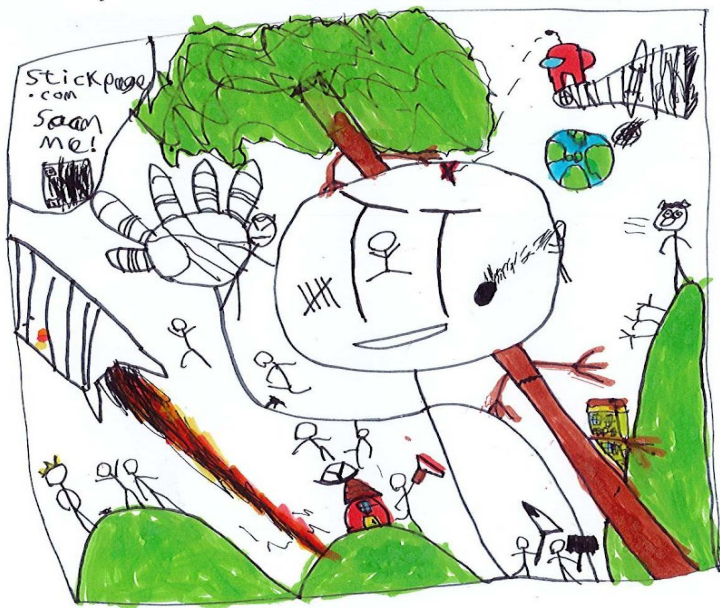

Stickmin's Growing Tree Out Of Space-Galaxy [Part 1]

Stickmin, made the Pig tiny, But the tree got big as well because the Switch got turned to big!

Barrel was shocked to see the tree growing.
He was scared that the tree would crack and
fall on Someone!

Stickmin jumped onto the building and used his power fist to stop the tree growing!

This is what could have happened!